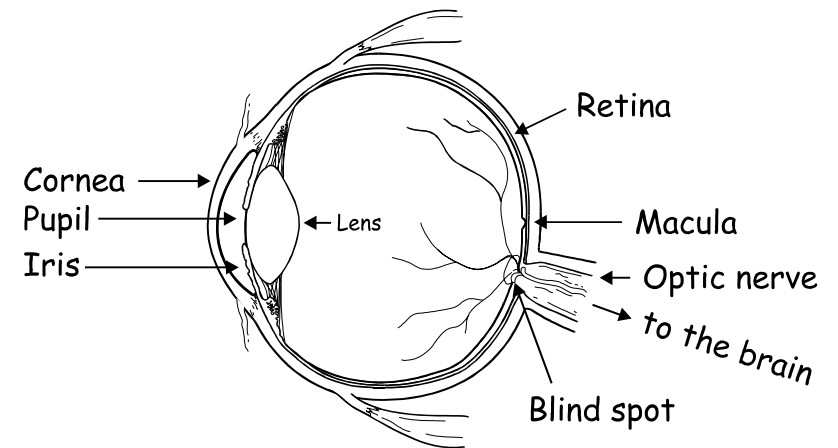

Blepharitis

Patient Information Leaflet

A free interpreting service is available if you need help with this information. Please telephone Stockport English Language Service on 0161-477 9000
এই তথ্যের ব্যাপারে আপনার যদি কোন সাহায্য সহযোগিতার প্রয়োজন হয় তবে আপনার জন্য বিনা খরচে লো-ফ্রীকো স্টকপোর্ট ইংলিশ ল্যাংগুয়েজ সার্ভিসে 0161-477 9000 এই নাম্বারে কোন কলুন।
اگر آپ کو اس سروس کے بارے میں مدد کی ضرورت ہے تو سنو تو ہماری کمرہ میں رابطہ کریں۔ ہمارے ہائیڈروپتھالیم سائنس دانوں کے ساتھ رابطہ کریں۔ 0161-477 9000 پر فون کریں۔
如你需要他人為你解釋這份資料的內容，我們可提供免費的傳譯服務，請致電史托模英語服務：0161-477 9000
تتوفر خدمة ترجمة شفوية مجانية إذا تطلبت مساعدة في فهم هذه المعلومات. نرجو الاتصال بخدمة تعليم اللغة الانجليزية في سنوكبورت على رقم الهاتف: 0161-477 9000
ଆମ ସାହାଯ୍ୟ ସହଯୋଗୀତା ସହାୟକ ସେବା ନିମନ୍ତେ କ୍ଷମାକାରୀମାନଙ୍କ ସହିତ ସଂପର୍କ କରନ୍ତୁ। ସ୍ଟକପୋର୍ଟ ଇଂଲିଶ ଲ୍ୟାଂଗୁଏଜ୍ ସର୍ଭିସ୍ 0161-477 9000 ନମ୍ବର ଉପରେ କଲ୍ କରନ୍ତୁ।

June 2002

Published by
Stockport Primary Care Trust
Stockport Local Optometric Committee

Stockport Primary Care Trust
and
Stockport Optometrists